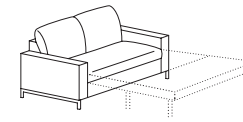

IDELLO

Base

Steel legs, painted or chrome-plated

Seat

Polyurethane foam

Construction

Slab structure, webbing tape

Convertible bed  
function

Foam mattress, 2-fold mechanism, steel  
and board elements

Finish

Fabric, leather

ID/1  
90 x 92 x 86 x 46

ID/2  
150 x 92 x 86 x 46

ID/1.5/F  
185 x 92/236 x 86 x 46

ID/3/F  
210 x 92/236 x 86 x 46

ID/P9  
90 x 92 x 46