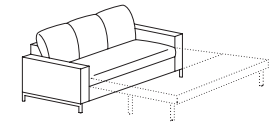

IDELLO

Base

Steel legs, painted or chrome-plated

Seat

Polyurethane foam

Construction

Slab structure, webbing tape

Convertible bed  
function

Foam mattress, 2-fold mechanism, steel  
and board elements

Finish

Fabric, leather

ID/1  
90 x 92 x 86 x 46

ID/2  
150 x 92 x 86 x 46

ID/1.5/F  
185 x 92/236 x 86 x 46

ID/3/F  
210 x 92/236 x 86 x 46

ID/P9  
90 x 92 x 46