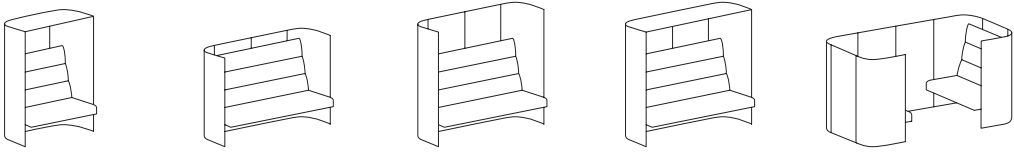

---

The system incorporates five basic panels, uniform with respect to dimensions and design, for easy configuration of various seating arrangements. The systemic design allows for unlimited possibilities of spatial and acoustic arrangement of the office area for individual and team work, comfortable meetings and concentration zones. The high acoustic quality of the Soundroom system has been confirmed in tests conducted at the AGH University of Science and Technology (Faculty of Mechanical Engineering and Robotics, Department of Mechanics and Vibroacoustics) in Cracow, Poland.

Construction

Polyester fibre embedded on the honeycombed base structure, metal elements, plywood

---

Finish

Fabric, leather

Width × Depth × Height × Seat Height (cm)

SR/SLS 67 x 78 x 136 x 46  
 SR/SHS 67 x 78 x 191 x 46  
 SR/SHSR 67 x 78 x 191 x 46  
 SR/DLS 134 x 78 x 136 x 46  
 SR/DHS 134 x 78 x 191 x 46

SR/DHSR 134 x 78 x 191 x 46  
 SR/TLS 201 x 78 x 136 x 46  
 SR/THS 201 x 78 x 191 x 46  
 SR/THSR 201 x 78 x 191 x 46  
 SR/WR/DLS 268 x 134 x 136 x 46

SR/WR/DHS 268 x 134 x 191 x 46  
 SR/WR/DHSR 268 x 134 x 191 x 46  
 SR/WR/TLS 268 x 201 x 136 x 46

SR/WR/THS 268 x 201 x 191 x 46  
 SR/WR/THSR 268 x 201 x 191 x 46  
 SR/SDR 134 x 101 x 136  
 SR/LDR 201 x 101 x 136

SR/DRHAdjust 201 x 101 x 136  
 SR/SR 201 x 134 x 191  
 SR/SMR 268 x 201 x 230  
 SR/LMR 268 x 268 x 230