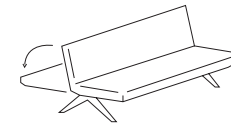

Steel elements

Seat

Polyurethane foam

Construction

Steel elements, slab elements,
webbing tape (non-convertible version)

Finish

Fabric, leather

LCD

WIDTH x DEPTH x HEIGHT x SEAT HEIGHT
CM

LC/80
80 x 85 x 88 x 40

LC/120
120 x 85 x 88 x 40

LC/180
180 x 85 x 88 x 40

LC/3
200 x 97-120 x 88 x 40

LC/4
220 x 97-120 x 88 x 40

LC/A/S
58 x 10 x 40

LC/A/F
70 x 10 x 40

LC/A/3L
90 x 15 x 40

LC/A/4L
100 x 15 x 40