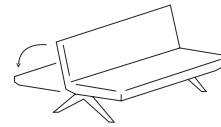

Steel elements

Seat

Polyurethane foam

Construction

Steel elements, slab elements,
webbing tape (non-convertible version)

Finish

Fabric, leather

LCD

WIDTH x DEPTH x HEIGHT x SEAT HEIGHT
CM

LC/80
80 x 85 x 88 x 40

LC/120
120 x 85 x 88 x 40

LC/180
180 x 85 x 88 x 40

LC/3
200 x 97-120 x 88 x 40

LC/4
220 x 97-120 x 88 x 40

LC/A/S
58 x 10 x 40

LC/A/F
70 x 10 x 40

LC/A/3L
90 x 15 x 40

LC/A/4L
100 x 15 x 40