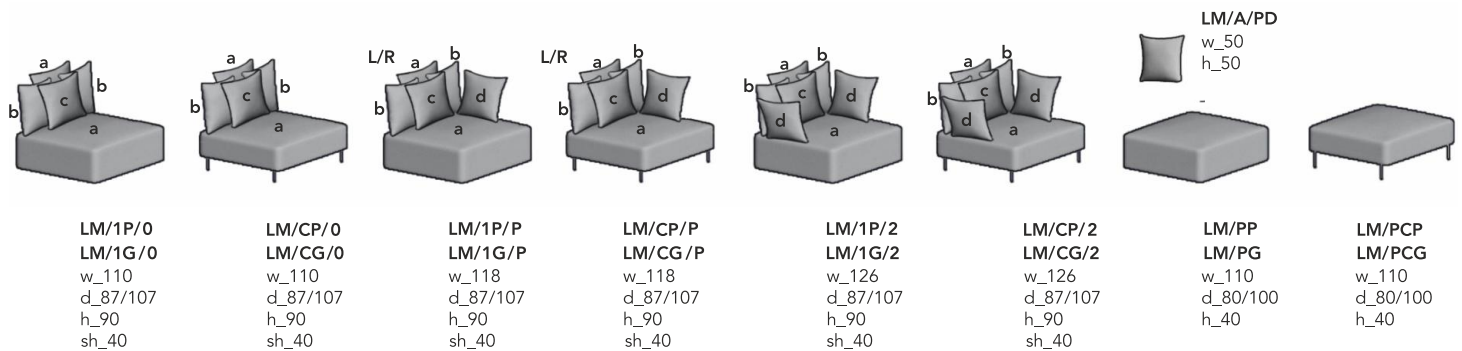

Le Monde designed by the Milanese designer Leonardo Talarico, is an innovation in the world of furniture. It is a modular sofa inspired by the ancient French contemporary benches, versatile in form and suitable for all environments, from cozy to modern ones.

The back of Le Monde consists of a superposition of pillows that create a graphical game of shapes and guarantee maximum comfort. Seats are connected asymmetrically. Their modularity allows you to compose any statements and constellations.

The sofa can be ordered in two versions – more massive, built down and lighter - on metal legs.

The customer has a choice of a variety of colors and textures of NOTI fabrics.

w	d	h	sh
width	depth	height	seat height
Breite	Tiefe	Höhe	Sitzhöhe
szerokość	głębokość	wysokość	wysokość siedziska