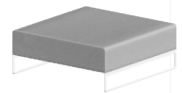

tritos xl

design:
Piotr Kuchciński
2005

A collection of sofas and couches with cubic shapes. Together with a pouf which may also be a leg-rest or table, it makes a perfect duo emphasizing modern character of any interior. Rollers made from stainless steel give soft character to this large furniture.

d_242
g_102
w_68

d_207
g_102
w_68

d_172
g_102
w_68

d_102
g_102
w_68

d_102
g_102
w_38